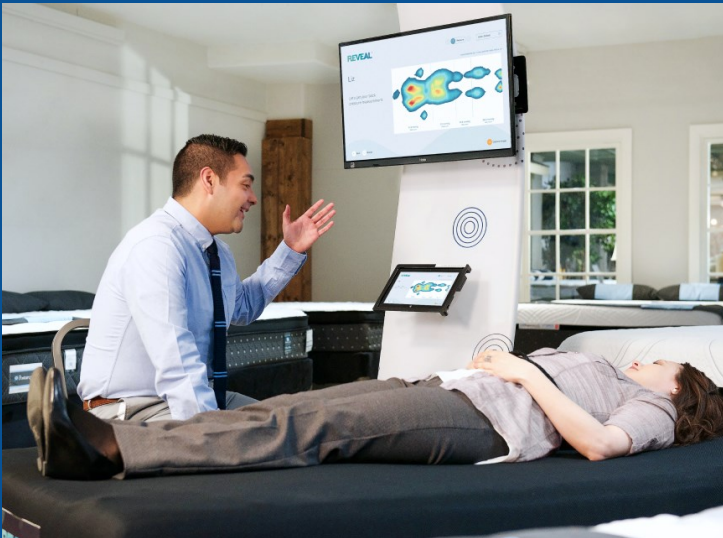

SLEEP SIMPLE

Get a personalized shopping experience.

Have confidence in your mattress purchase decision. Get a personalized shopping experience with a complete pressure point mapping specific to you.

Custom pressure mapping software.

With our custom software mattress shoppers can see what they feel. We can capture customer profile, review imaging, and reveal results in under 5 minutes.