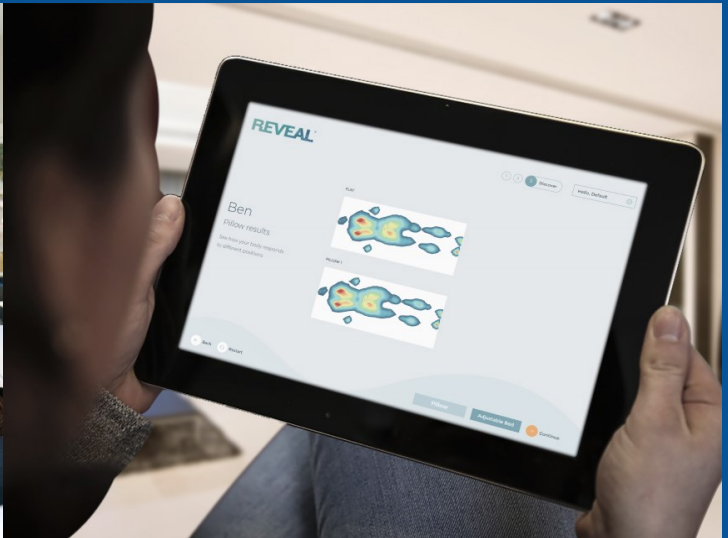

SLEEP SIMPLE

Get a personalized shopping experience.

Have confidence in your mattress purchase decision. Get a personalized shopping experience with a complete pressure point mapping specific to you.

Custom pressure mapping software.

With our custom software mattress shoppers can see what they feel. We can capture customer profile, review imaging, and reveal results in under 5 minutes.