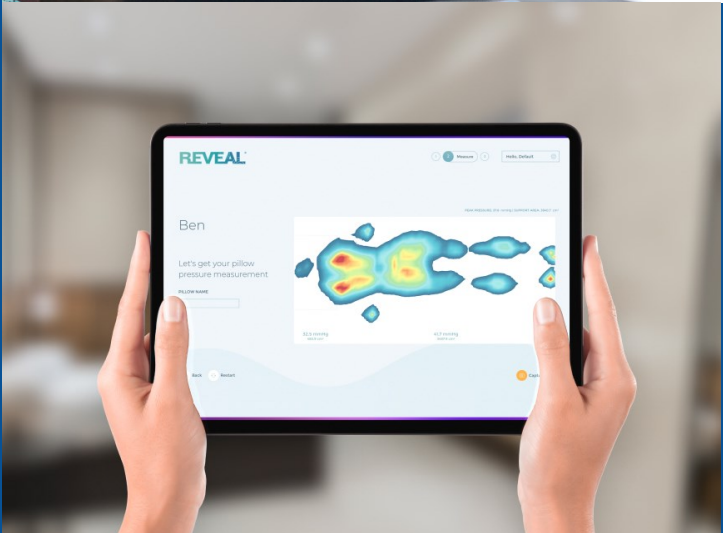

SLEEP SIMPLE

Get a personalized shopping experience.

Have confidence in your mattress purchase decision. Get a personalized shopping experience with a complete pressure point mapping specific to you.

Custom pressure mapping software.

With our custom software mattress shoppers can see what they feel. We can capture customer profile, review imaging, and reveal results in under 5 minutes.